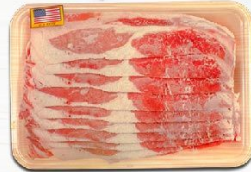

RP 27.550
Member Price
RP 26.990

GL US Shortplate Shabu
/100 gr